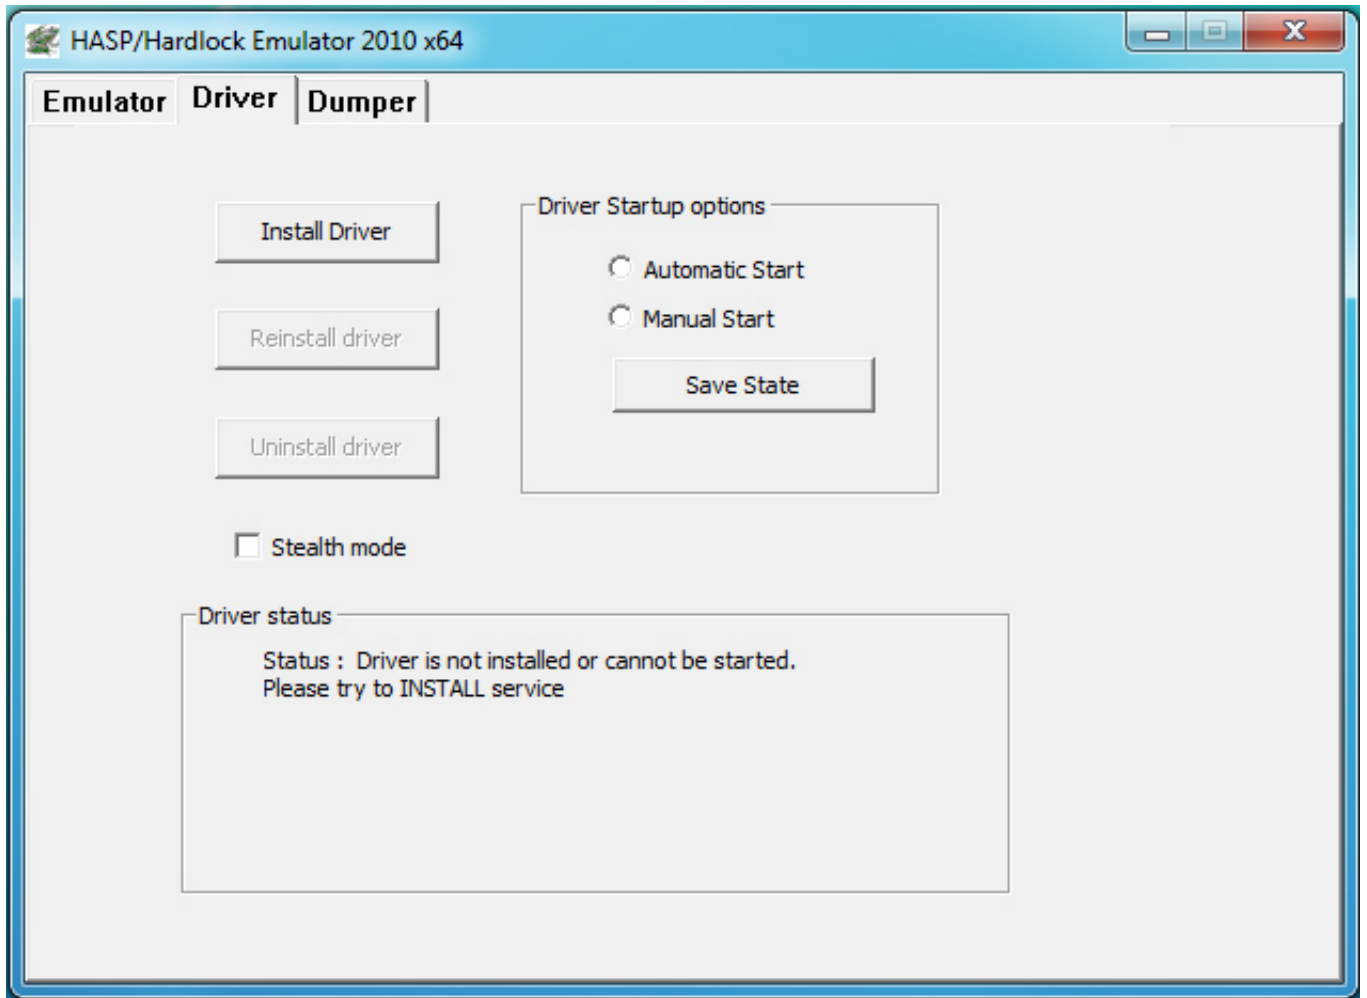

 SECURE SCANNED

You need to [log in](#) before you can post comments.

Navigation

Registration

FAQ

[Softkey Solutions Hasp Hardlock Emulator 2010 Edge](#)

[Softkey Solutions Hasp Hardlock Emulator 2010 Edge](#)